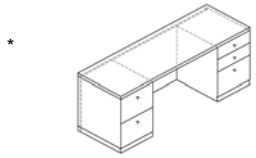

Dimensions are in inches and are approximate.

Contact Customer Service if dimensions are critical.

* Indicates model illustrated by line drawing

PALLADIA MODERNE

DESCRIPTION	MODEL	STANDARD VENEER	WIDTH	DEPTH	HEIGHT	KNEESPACE	WEIGHT	CUBIC FE
Double Pedestal Kneehole Credenza with 2 units of 18" pedestal and modesty panel *front lock	PD KCR6020MLFRB *	4597	60	20	30	27	220	25
	PD KCR6020MLBRF							
	PD KCR6024MLFRB	4630	60	24	30	27	220	28
	PD KCR6024MLBRF							
	PD KCR6620MLFRB	4665	66	20	30	33	228	28
	PD KCR6620MLBRF							
	PD KCR6624MLFRB	4673	66	24	30	33	228	30
	PD KCR6624MLBRF							
	PD KCR7220MLFRB	4710	72	20	30	39	228	30
	PD KCR7220MLBRF							
	PD KCR7224MLFRB	4746	72	24	30	39	236	32
	PD KCR7224MLBRF							
	PD KCR7820MLFRB	4756	78	20	30	41	236	35
	PD KCR7820MLBRF							
	PD KCR7824MLFRB	4822	78	24	30	41	240	35
	PD KCR7824MLBRF							
	PD KCR8420MLFRB	4845	84	20	30	47	240	38
	PD KCR8420MLBRF							
	PD KCR8424MLFRB	4899	84	24	30	47	248	41
	PD KCR8424MLBRF							
	PD KCR9020MLFRB	4954	90	20	30	53	248	41
	PD KCR9020MLBRF							
	PD KCR9024MLFRB	5009	90	24	30	53	256	44
	PD KCR9024MLBRF							
	PD KCR9620MLFRB	5063	96	20	30	59	256	44
	PD KCR9620MLBRF							
	PD KCR9624MLFRB	5118	96	24	30	59	264	47
	PD KCR9624MLBRF							