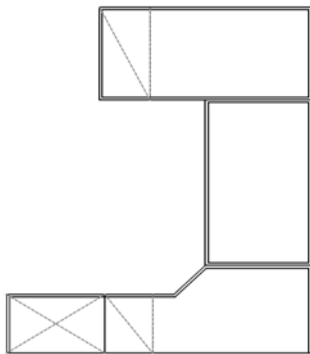

EDGE 1

EDGE 12

BASE DETAIL

EDGE APPLICATION

STANDARD

Desks have profiles on 4 side edges.

All Returns, Bridges, Bridge Tops and Credenzas have profile on 4 side edges.

PD D7236LBRB Plan view with 4 side edge profiles

Standard 3 side edge profiles on credenza and hutch  
4 side edge profiles are by request only;  
**option upcharge 10%**

PD KCR7824LBRF Plan view with 4 side edge profiles

For Grommet information, see page **10**.

# PALLADIA MODERNE

DESCRIPTION	MODEL	STANDARD VENEER	WIDTH	DEPTH	HEIGHT	KNEESPACE	WEIGHT	CUBIC FEET
<b>Double Pedestal Desk</b> with 4" recessed modesty panel	PD D6636LBRB	5308	66	36	30	34	354	40
	PD D6636LFRB							
	PD D6636LBRF							
* 	PD D7236LBRB	5381	72	36	30	36	372	44
	PD D7236LFRB							
	PD D7236LBRF							
** 	PD D7836LBRB	5444	78	36	30	42	390	52
	PD D7836LFRB							
	PD D7836LBRF							
	PD D8436LBRB	5462	84	36	30	48	408	56
	PD D8436LFRB							
	PD D8436LBRF							
<b>Single Pedestal Desk</b> with 4" recessed modesty panel	PD S6636LORB	4025	66	36	30	49	336	40
	PD S6636LBR0							
* 	PD S7236LORB	4094	72	36	30	53	354	44
	PD S7236LBR0							
	PD S7836LORB	4169	78	36	30	59	372	52
	PD S7836LBR0							
	PD S8436LORB	4216	84	36	30	65	372	56
	PD S8436LBR0							