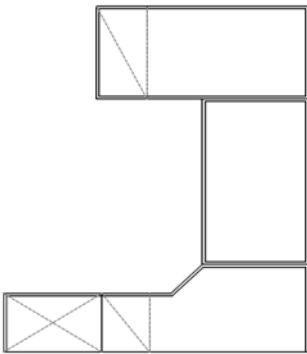

EDGE 8

BASE DETAIL

CROWN MOULDING

POST LEG DETAILS

EDGE APPLICATION

Desks have profiles on 4 side edges.

All Returns, Bridges, Bridge Tops and Credenzas have profile on 4 side edges.

PD D7236LBRB Plan view with 4 side edge profiles

Standard 3 side edge profiles on credenza and hutch
4 side edge profiles are by request only;
option upcharge 10%

PC KCR7824LBRF Plan view with 4 side edge profiles

For Grommet information, see page **10**.