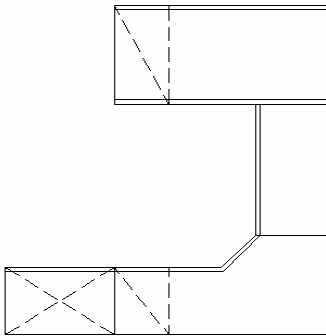

EDGE 18

EDGE 19

EDGE 20

EDGE 21

EDGE 22

EDGE 23

**EDGE APPLICATION**

**STANDARD**

Desks have profiles on front and back edges, sides are flush  
 All Returns, Bridges, Bridge Tops and Credenzas have profile on the front edge and are flush on sides and back edges.

**OPTIONS**

DX D7236LBRB4 Plan view  
 4 side edge profiles are by request only. Option upcharge 5%