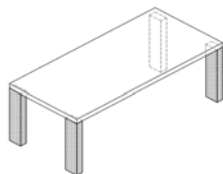

BASIS

DESCRIPTION	MODEL	STANDARD	PREMIUM	WIDTH	DEPTH	HEIGHT	KNEESPACE	WEIGHT	CUBIC FEET
Table desk with rectangular wood leg 	BA TD723629W	2731	3277	72	36	29	68	140	52
	BA TD783629W	3027	3633	78	36	29	74	135	45
Table desk with rectangular wood leg & insert black leather top 	BA TD723629WE	3503	4203	72	36	29	68	140	52
	BA TD783629WE	3799	4559	78	36	29	74	135	45
Table desk with rectangular wood leg and 9" wide mini pedestal * **	BA TDP723629LW *	4145	4974	72	36	29	61	140	52
	BA TDP723629RW **								
	BA TDP783629LW	4442	5330	78	36	29	67	135	45
	BA TDP783629RW								

Metal Rectangular leg Option Upcharge

110

The metal rectangular leg option is available on all the table desk sizes listed above. Please add "S" to the model number of the desk and add the upcharge shown. Example : BA TD723629S

NOTE

STANDARD FINISHES

For a complete list of STANDARD wood finishes please refer to general information

Code Description

- **E** insert leather top
- **W** rectangular wood leg
- **L** left pedestal position
- **R** right pedestal position

Dimensions are in inches and are approximate.

Contact Customer Service if dimensions are critical.

* indicates model illustrated by line drawing