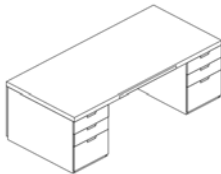

- 1A Brushed Stainless Steel finish
- 2A Brushed Bronze finish
- 3A Satin Black finish

BASIS

DESCRIPTION	MODEL	STANDARD	PREMIUM	WIDTH	DEPTH	HEIGHT	KNEESPACE	WEIGHT	CUBIC FEET
Double Pedestal Desk with 4" recessed modesty panel	BA D7236LBRB *	4477	5373	72	36	29	36	372	46
	BA D7236LFRB								
	BA D7236LBRF **								
* 	BA D7836LBRB	4530	5436	78	36	29	42	390	52
	BA D7836LFRB								
	BA D7836LBRF								
** 	BA D8436LBRB	4545	5453	84	36	29	48	408	56
	BA D8436LFRB								
	BA D8436LBRF								
									
Single Pedestal Desk with 4" recessed modesty panel	BA S7236L0RB	3206	3847	72	36	29	53	354	48
	BA S7236LBR0 *								
* 	BA S7836L0RB	3265	3917	78	36	29	59	372	52
	BA S7836LBR0								
	BA S8436L0RB	3301	3961	84	36	29	65	380	56
	BA S8436LBR0								
Single Pedestal Desk with 4" recessed modesty panel	BA S7236L0RF	3206	3847	72	36	29	53	354	48
	BA S7236LFR0 *								
* 	BA S7836L0RF	3265	3917	78	36	29	59	372	52
	BA S7836LFR0								
	BA S8436L0RF	3301	3961	84	36	29	65	380	56
	BA S8436LFR0								

Dimensions are in inches and are approximate.

Contact Customer Service if dimensions are critical.

* indicates model illustrated by line drawing

BASIS

DESCRIPTION	MODEL	STANDARD	PREMIUM	WIDTH	DEPTH	HEIGHT	KNEESPACE	WEIGHT	CUBIC FEET
Desk Shell with 4" recessed modesty panel  	BA DS7236	2191	2629	72	36	29	70	228	48
	BA DS7836	2229	2675	78	36	29	76	241	52
	BA DS8436	2249	2699	84	36	29	82	254	56

Center Pencil Drawer

Option Upcharge

486

The center pencil drawer option is available on all the desk sizes listed above.

Please add "C" to the model number of the desk and add the upcharge shown. Example : BA D6636__C__