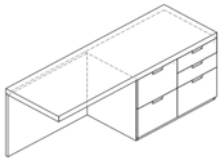

BASIS

DESCRIPTION	MODEL	STANDARD	PREMIUM	WIDTH	DEPTH	HEIGHT	KNEESPACE	WEIGHT	CUBIC FEET
Double Pedestal Return with 2 units of 18" pedestal with modesty panel *front lock	BA R5424MLBF *	3851	4621	54	24	29	18	132	23
	BA R5424MRBF **								
*	BA R6024MLBF	3875	4650	60	24	29	24	156	30
	BA R6024MRBF								
	BA R6624MLBF	3909	4691	66	24	29	30	164	33
	BA R6624MRBF								
	BA R7224MLBF	4035	4842	72	24	29	36	180	35
	BA R7224MRBF								
	BA R7824MLBF	4102	4923	78	24	29	42	188	38
	BA R7824MRBF								
	BA R8424MLBF	4185	5022	84	24	29	48	190	41
	BA R8424MRBF