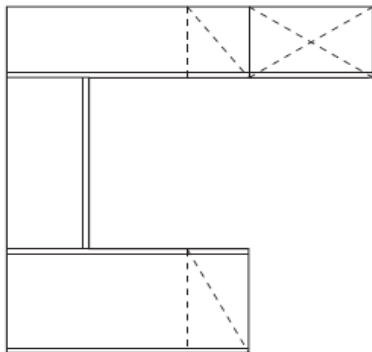

EDGES

Edge 15

Edge 16

Edge 17

EDGE APPLICATION

STANDARD

Desks have profiles on front and back edges, sides are flush.

All Returns, Bridge, Bridge Top and Credenza have profile on the front edge and are flush on sides and back edges.

- 1A Brushed Stainless Steel finish
- 2A Brushed Bronze finish
- 3A Satin Black finish

BASIS

DESCRIPTION	MODEL	STANDARD	PREMIUM	WIDTH	DEPTH	HEIGHT	KNEESPACE	WEIGHT	CUBIC FEET
Double Pedestal Desk with 4" recessed modesty panel	BA D7236LBRB *	4477	5373	72	36	29	36	372	46
	BA D7236LFRB								
	BA D7236LBRF **								
* 	BA D7836LBRB	4530	5436	78	36	29	42	390	52
	BA D7836LFRB								
	BA D7836LBRF								
** 	BA D8436LBRB	4545	5453	84	36	29	48	408	56
	BA D8436LFRB								
	BA D8436LBRF								
									
Single Pedestal Desk with 4" recessed modesty panel	BA S7236L0RB	3206	3847	72	36	29	53	354	48
	BA S7236LBR0 *								
* 	BA S7836L0RB	3265	3917	78	36	29	59	372	52
	BA S7836LBR0								
	BA S8436L0RB	3301	3961	84	36	29	65	380	56
	BA S8436LBR0								
Single Pedestal Desk with 4" recessed modesty panel	BA S7236L0RF	3206	3847	72	36	29	53	354	48
	BA S7236LFR0 *								
* 	BA S7836L0RF	3265	3917	78	36	29	59	372	52
	BA S7836LFR0								
	BA S8436L0RF	3301	3961	84	36	29	65	380	56
	BA S8436LFR0								