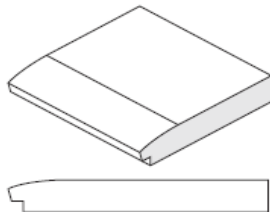

EDGES

Edge 15

Edge 16

Edge 17

EDGE APPLICATION

STANDARD

Desks have profiles on front and back edges, sides are flush.

All Returns, Bridge, Bridge Top and Credenza have profile on the front edge and are flush on sides and back edges.

- 1A Brushed Stainless Steel finish
- 2A Brushed Bronze finish
- 3A Satin Black finish

BASIS

DESCRIPTION	MODEL	STANDARD	PREMIUM	WIDTH	DEPTH	HEIGHT	KNEESPACE	WEIGHT	CUBIC FEET
Double Pedestal Desk with 4" recessed modesty panel	BA D7236LBRB *	4477	5373	72	36	29	36	372	46
	BA D7236LFRB								
	BA D7236LBRF **								
* 	BA D7836LBRB	4530	5436	78	36	29	42	390	52
	BA D7836LFRB								
	BA D7836LBRF								
** 	BA D8436LBRB	4545	5453	84	36	29	48	408	56
	BA D8436LFRB								
	BA D8436LBRF								
									
Single Pedestal Desk with 4" recessed modesty panel	BA S7236L0RB	3206	3847	72	36	29	53	354	48
	BA S7236LBR0 *								
* 	BA S7836L0RB	3265	3917	78	36	29	59	372	52
	BA S7836LBR0								
	BA S8436L0RB	3301	3961	84	36	29	65	380	56
	BA S8436LBR0								
Single Pedestal Desk with 4" recessed modesty panel	BA S7236L0RF	3206	3847	72	36	29	53	354	48
	BA S7236LFR0 *								
* 	BA S7836L0RF	3265	3917	78	36	29	59	372	52
	BA S7836LFR0								
	BA S8436L0RF	3301	3961	84	36	29	65	380	56
	BA S8436LFR0								